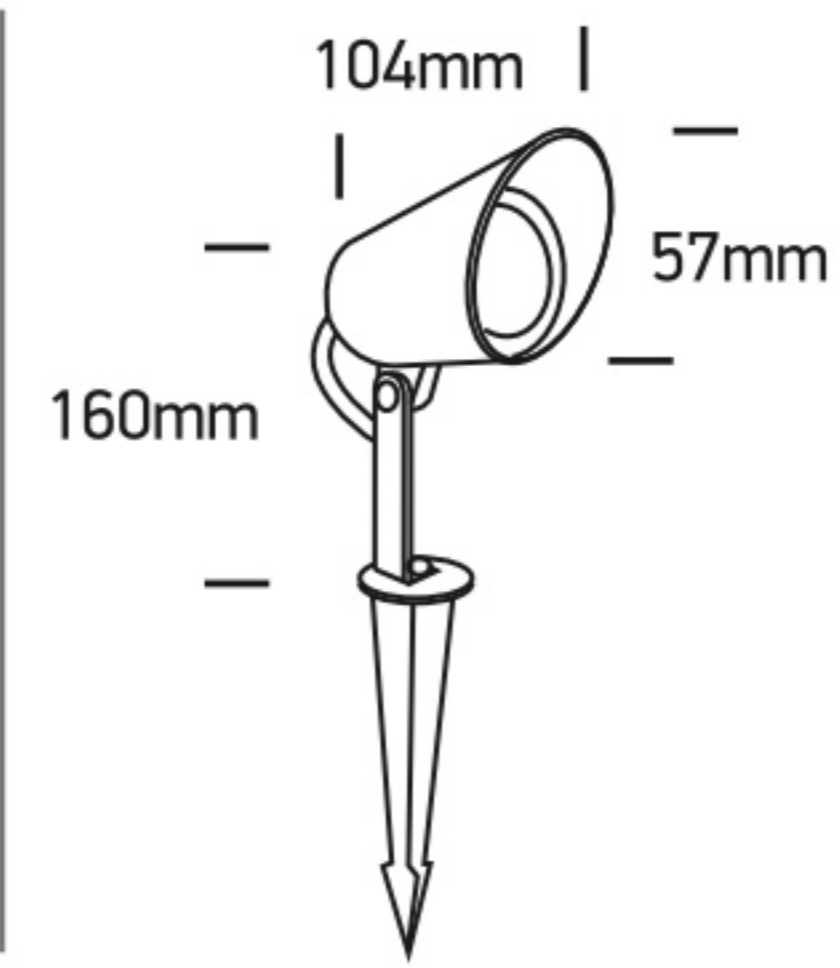

# INSTALLATION MANUAL

67458

**ecolight**

8W | SMD 2835 | 24V DC | IP65 | Aluminium

Supplied with spike.  
Requires 24V DC driver.

80  
CRI