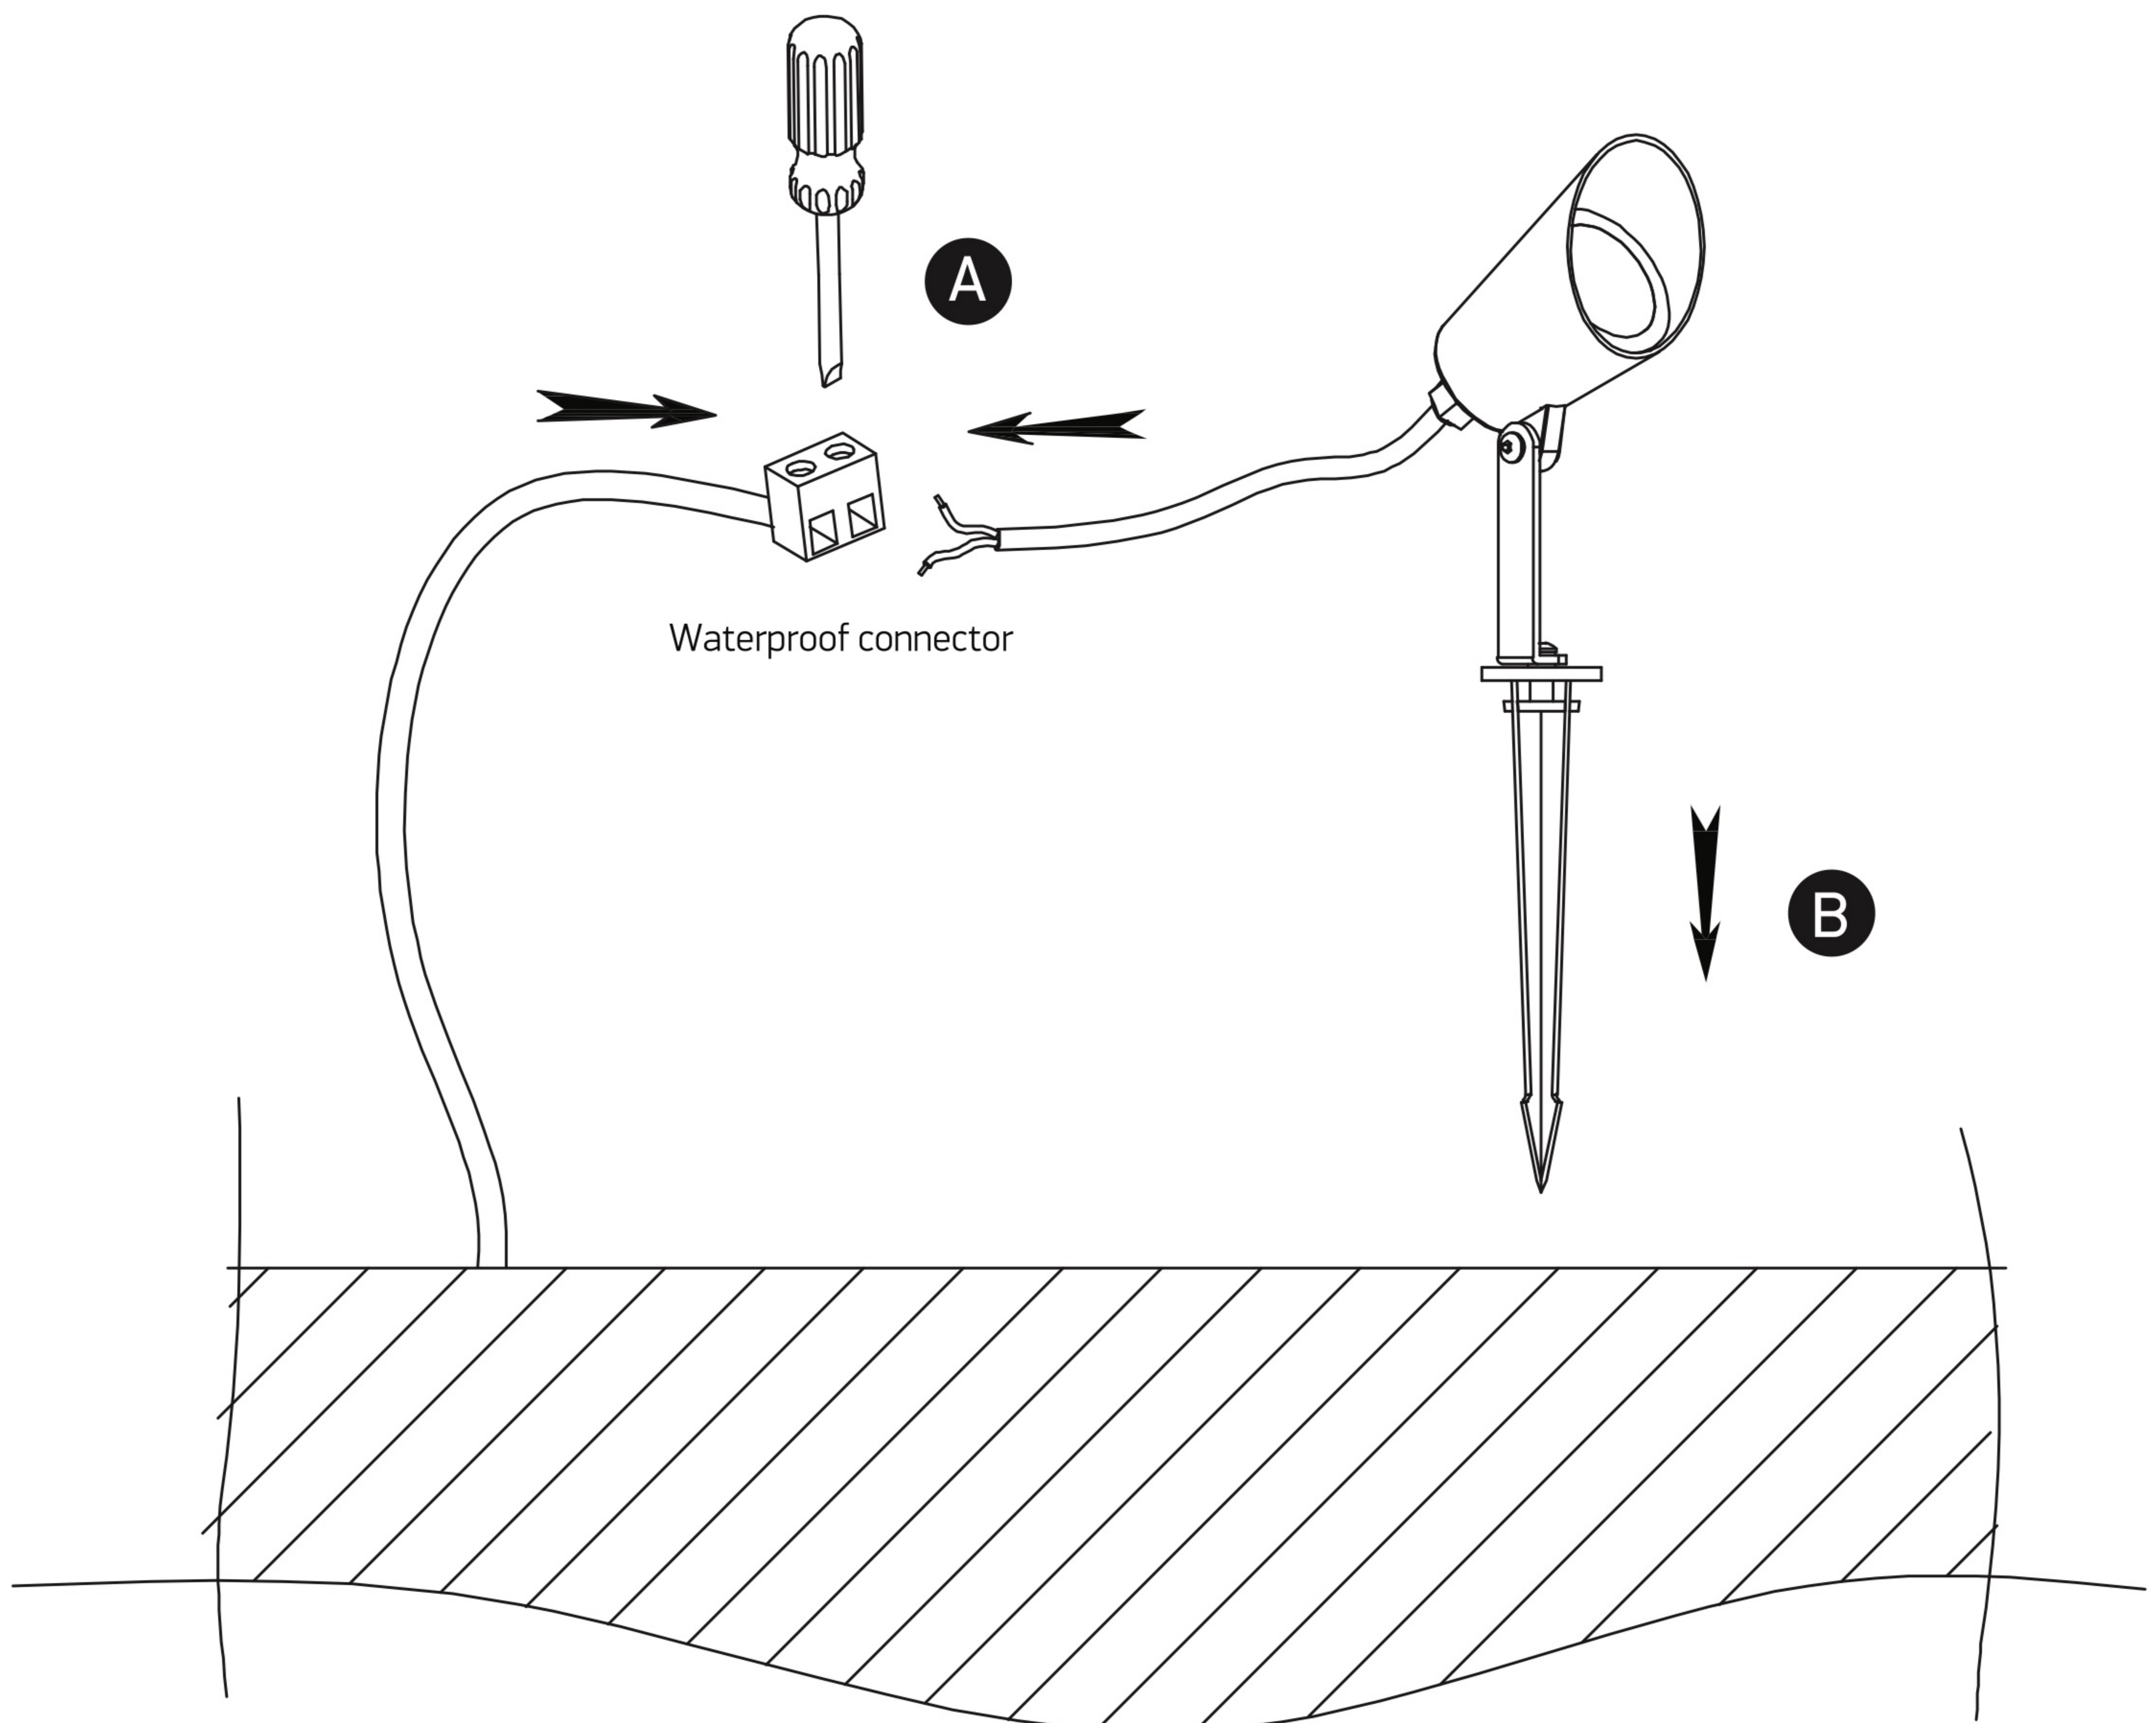

# INSTALLATION MANUAL

67458

**ecolight**

8W | SMD 2835 | 24V DC | IP65 | Aluminium

Supplied with spike.  
Requires 24V DC driver.

80  
CRI

## Warnings:

1. Make sure that the product is installed properly before connecting to electricity.
2. Do not cover the fitting.
3. Maintenance and installation should only be carried out by a professional electrician.