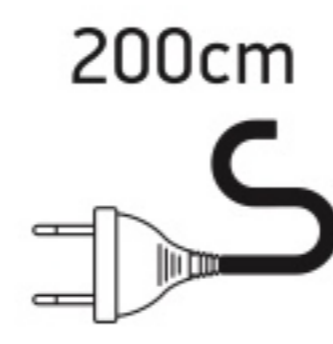

# INSTALLATION MANUAL

67458

**ecolight**

8W | SMD 2835 | 24V DC | IP65 | Aluminium

Supplied with spike.  
Requires 24V DC driver.

80  
CRI